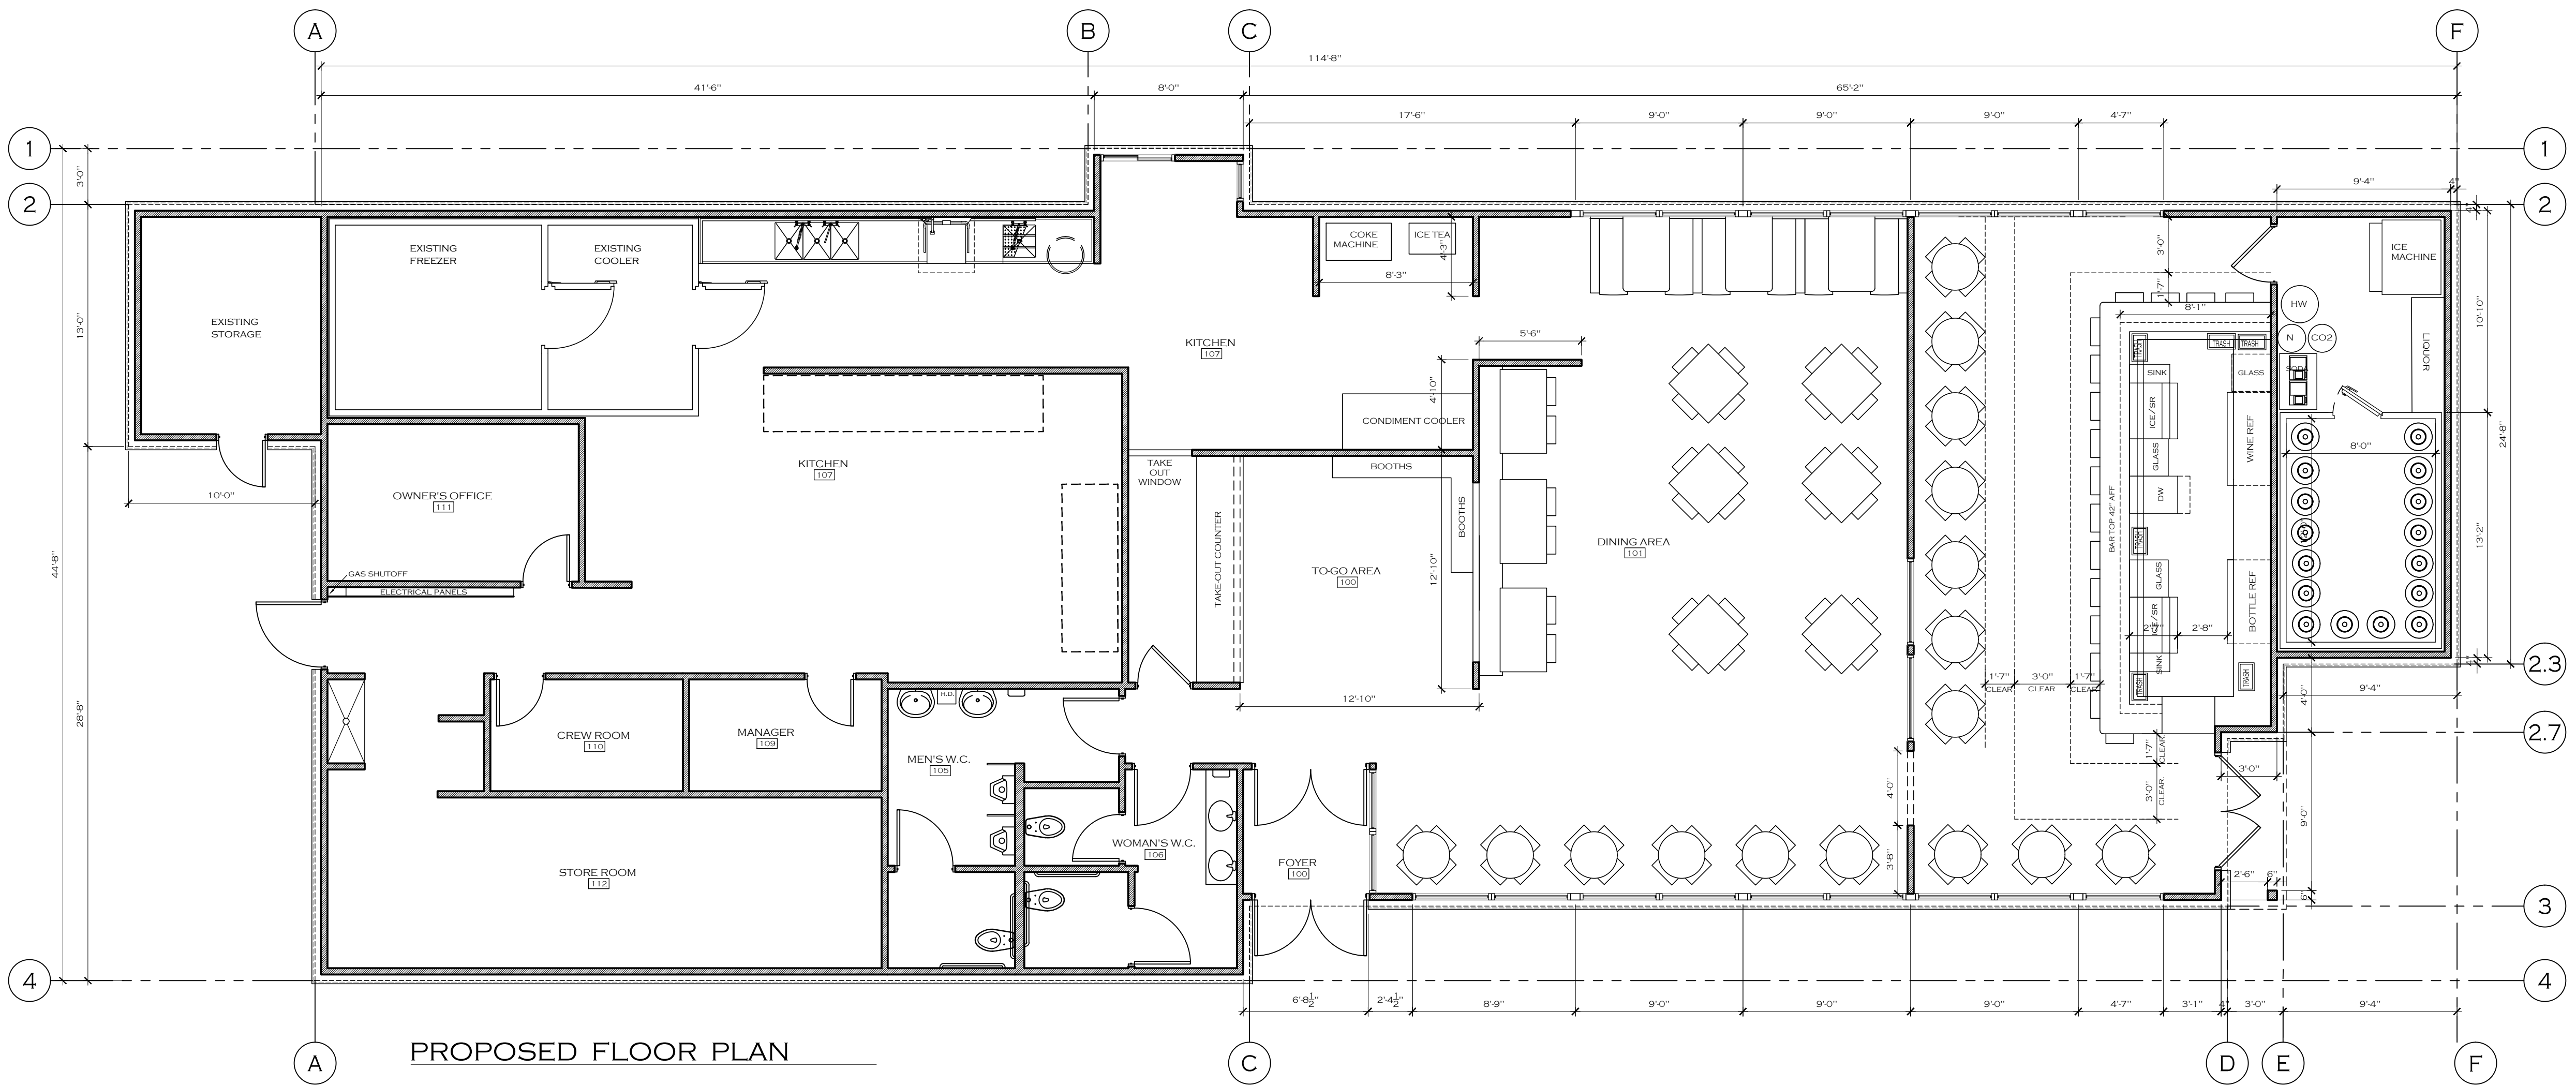

WINGCHESTER'S RESTAURANT
717 TAUGHENBAUGH BLVD.
RIFLE, COLORADO

ISSUE:
PROGRESS: 05-26-17
BLDG PERMIT: 08-09-17
REVISED PERMIT: 03-30-18
AS-BUILT: 11-02-18

EXISTING AND PROPOSED FLOOR PLANS

SHEET NO. A3.1
SCALE: 3/16" = 1'-0"

EXISTING FLOOR PLAN

PROPOSED FLOOR PLAN