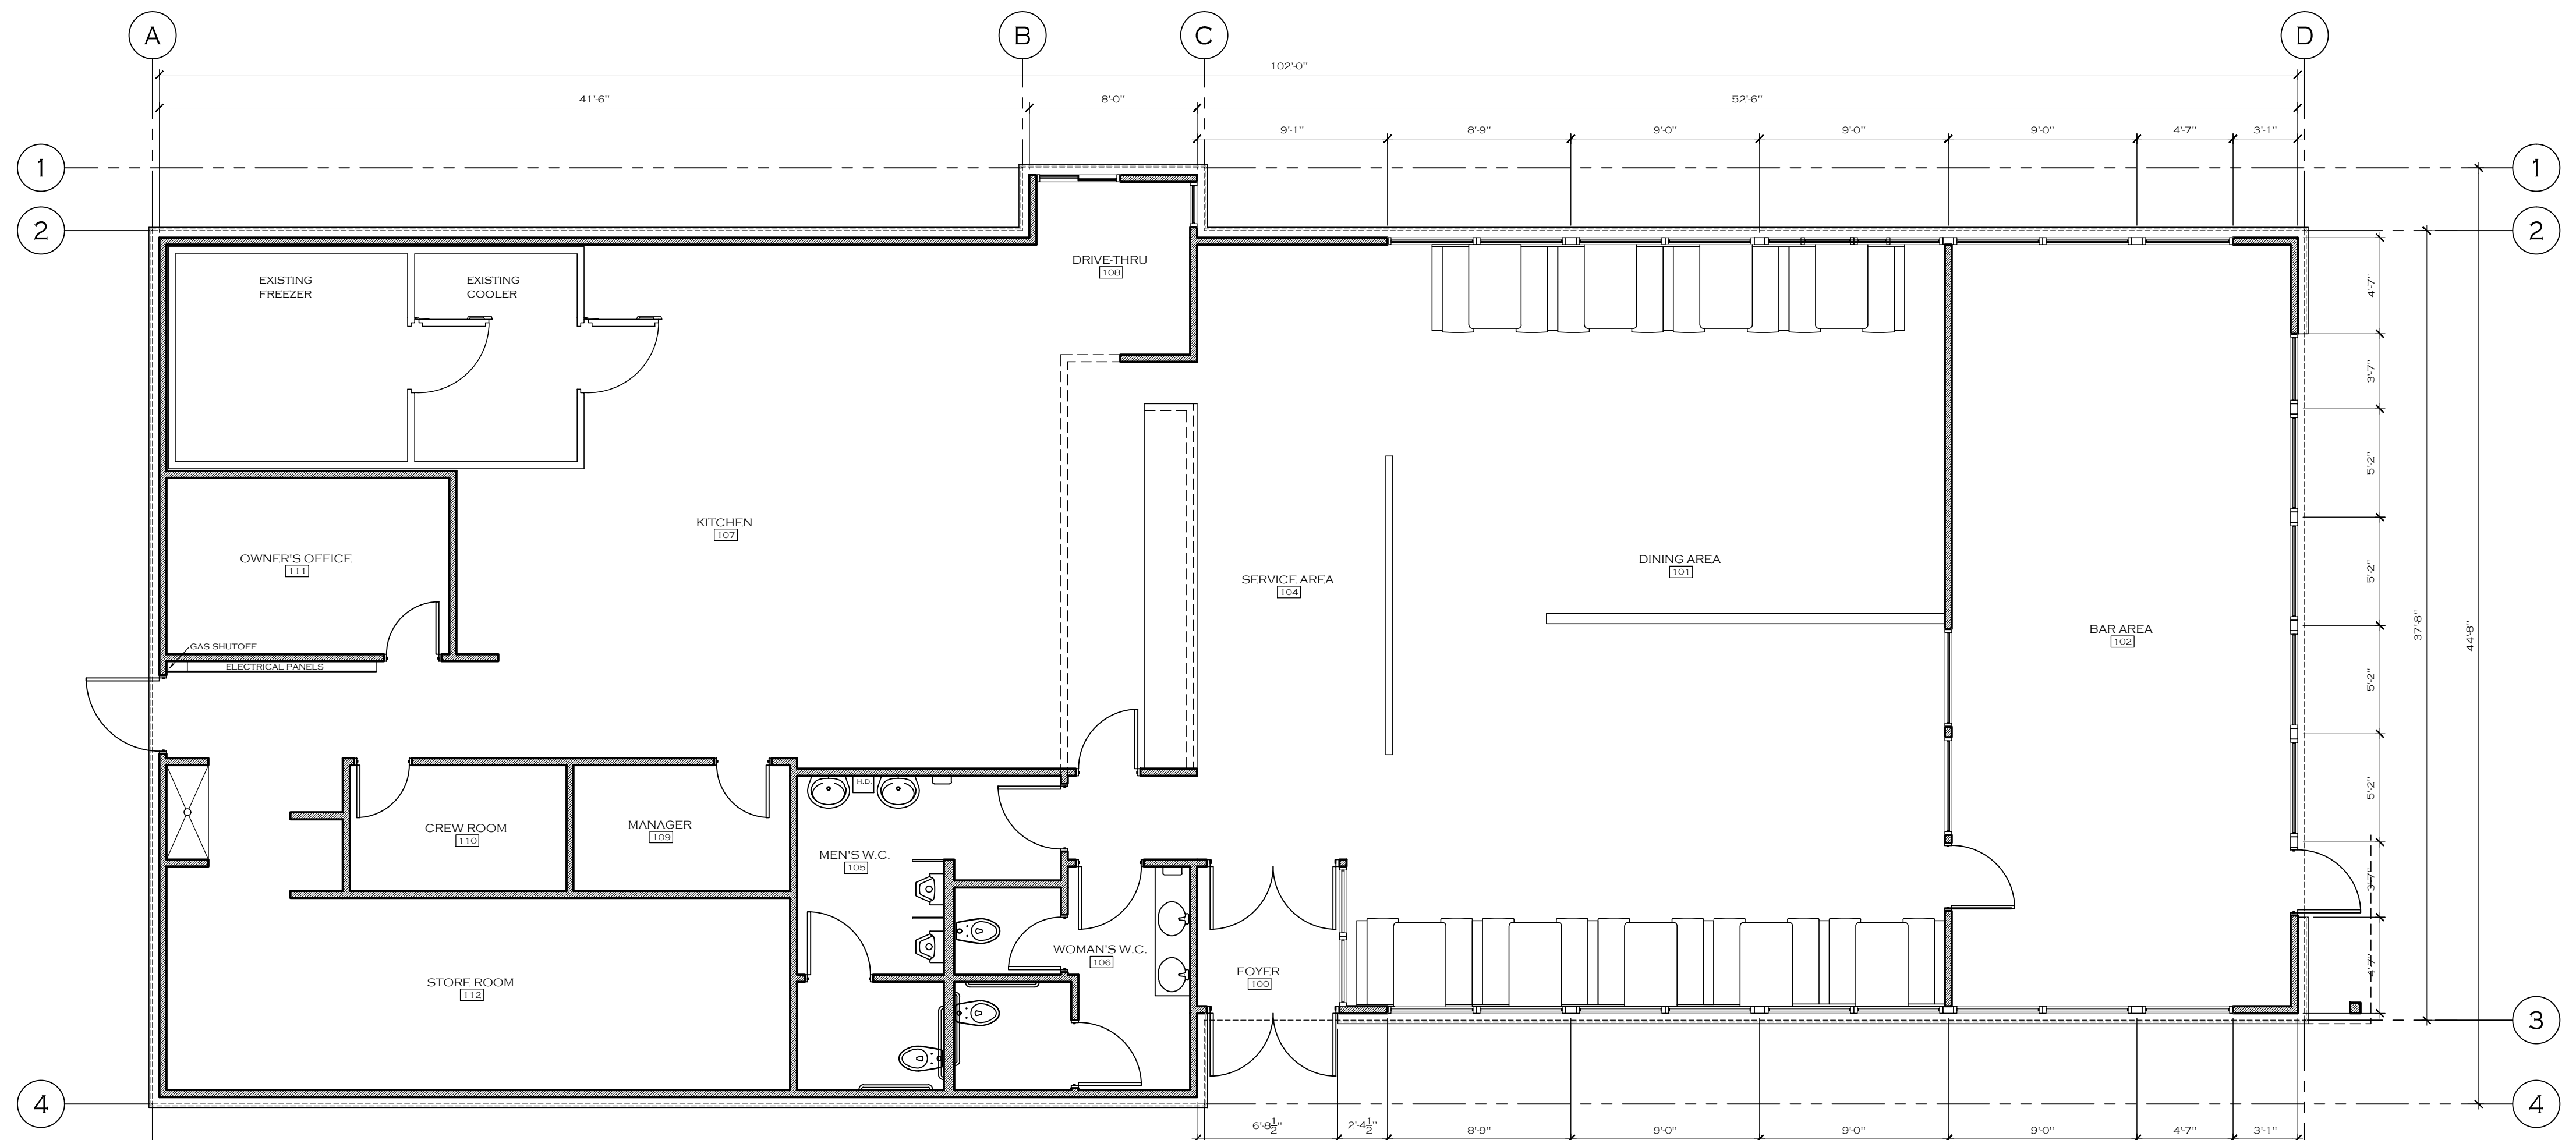

WINGCHESTER'S RESTAURANT
717 TAUGHENBAUGH BLVD.
RIFLE, COLORADO

ISSUE:
PROGRESS: 05-26-17
BLDG PERMIT: 08-09-17
REVISED PERMIT: 03-30-18
AS-BUILT: 11-02-18

EXISTING AND PROPOSED FLOOR PLANS

SHEET NO. A3.1
SCALE: 3/16" = 1'-0"

EXISTING FLOOR PLAN

PROPOSED FLOOR PLAN